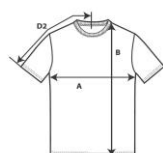

5000

Heavy Cotton Adult T-Shirt

DETAILS

Weight 180.0 G/SqM (White 170.0 G/SqM)
Content 100% Cotton
Features Classic fit
 Seamless twin needle 2.3 cms collar
 Taped neck and shoulders
 Tearaway label
 Twin needle sleeve and bottom hems
 Quarter-turned to eliminate center crease

Sizes S-5XL
Case Packs S - 2XL 72 PIECES
 3XL 36 PIECES
 4XL - 5XL 12 PIECES

Colours 51
SKU's 275

SPECIFICATIONS

Centimeters	Tol-	Tol+	S	M	L	XL	2XL	3XL	4XL	5XL
Chest (A)	2.540	2.540	45.720	50.800	55.880	60.960	66.040	71.120	76.200	81.280
Length from HPS (B)	2.540	2.540	71.120	73.660	76.200	78.740	81.280	83.820	86.360	88.900
Sleeve length (Center back) (D2)	1.905	1.905	39.700	43.180	46.990	50.800	54.610	58.115	61.595	64.453
Inches	Tol-	Tol+	S	M	L	XL	2XL	3XL	4XL	5XL
Chest (A)	1.000	1.000	18.000	20.000	22.000	24.000	26.000	28.000	30.000	32.000
Length from HPS (B)	1.000	1.000	28.000	29.000	30.000	31.000	32.000	33.000	34.000	35.000
Sleeve length (Center back) (D2)	0.750	0.750	15.630	17.000	18.500	20.000	21.500	22.880	24.250	25.375