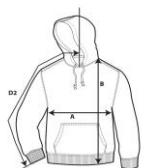

18500

Heavy Blend Adult Hooded Sweatshirt

DETAILS

Weight 271.0 G/SqM (White 257 G/SqM)
Content 50% Cotton, 50% Polyester
Features Air jet yarn = softer feel and reduced pilling
 Twin-lined hood with color-matched drawcord
In transition to tearaway label
 Twin needle stitching at shoulder, armhole, neck, waistband and cuffs
 Pouch pocket
 1 x 1 rib with spandex
 Quarter-turned to eliminate center crease

Sizes S-5XL
Case Packs S - 3XL 24 PIECES
 4XL - 5XL 12 PIECES

Colours 37
SKU's 203

SPECIFICATIONS

Centimeters	Tol-	Tol+	S	M	L	XL	2XL	3XL	4XL	5XL
Chest (A)	2.540	2.540	50.800	55.880	60.960	66.040	71.120	76.200	81.280	86.360
Length from HPS (B)	2.540	2.540	68.580	71.120	73.660	76.200	78.740	81.280	83.820	86.360
Sleeve length (Center back) (D2)	2.540	2.540	85.090	87.630	90.170	92.710	95.250	97.790	100.330	102.870
Inches	Tol-	Tol+	S	M	L	XL	2XL	3XL	4XL	5XL
Chest (A)	1.000	1.000	20.000	22.000	24.000	26.000	28.000	30.000	32.000	34.000
Length from HPS (B)	1.000	1.000	27.000	28.000	29.000	30.000	31.000	32.000	33.000	34.000
Sleeve length (Center back) (D2)	1.000	1.000	33.500	34.500	35.500	36.500	37.500	38.500	39.500	40.500