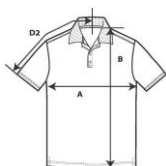

43800

Performance Adult Double Pique Polo

DETAILS

Weight	190.0 G/SqM (White 185.0 G/SqM)
Content	100% Polyester
Features	Eurofit - sleeker fit in shoulder and sleeve Wicking properties Anti-microbial properties UPF 50+ (white is not applicable) Sideseamed with side vents Contoured welt collar Pad printed neck label and double-satin joker label Joker label Rolled forward topstitched shoulder Clean finished placket with reinforced bottom box 3 color-matched pearlized buttons Twin needle sleeve and bottom hems
Sizes	S-3XL
Case Packs	S - 3XL 36 PIECES
Colours	9
SKU's	54

SPECIFICATIONS

Centimeters	Tol-	Tol+	S	M	L	XL	2XL	3XL
Chest (A)	2.540	2.540	50.000	53.000	56.000	59.000	62.000	66.000
Length from HPS (B)	2.540	2.540	69.000	72.000	75.000	76.000	82.000	85.000
Sleeve length (Center back) (D2)	2.540	2.540	44.000	46.000	49.000	51.000	54.000	57.000
Inches	Tol-	Tol+	S	M	L	XL	2XL	3XL
Chest (A)	1.000	1.000	19.750	21.000	22.000	23.250	24.500	26.000
Length from HPS (B)	1.000	1.000	27.000	28.250	29.500	31.000	32.250	33.500
Sleeve length (Center back) (D2)	1.000	1.000	17.250	18.250	19.250	20.250	21.250	22.250