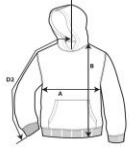

### DETAILS

<b>Weight</b>	271.0 G/SqM (White 257 G/SqM)
<b>Content</b>	50% Cotton, 50% Polyester
<b>Features</b>	Air jet yarn = softer feel and reduced pilling Twin-lined hood <i>In transition to tearaway label</i> Twin needle stitching at shoulder, armhole, neck, waistband and cuffs Pouch pocket 1 x 1 rib with spandex Quarter-turned to eliminate center crease CPSIA Tracking Label Compliant
<b>Sizes</b>	XS-XL
<b>Case Packs</b>	XS - XL 24 PIECES
<b>Colours</b>	21
<b>SKU's</b>	105