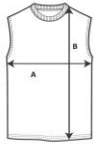

42700

Performance Adult Sleeveless T-Shirt

DETAILS

Weight 170.0 G/SqM (White 161.0 G/SqM)
Content 100% Polyester
Features Classic fit
 Wicking properties
 Anti-microbial properties
 Snag resistant
 Seamed single needle 1.9 cm collar
 Pad printed neck label and double-satin shoulder label
 Twin needle armhole and bottom hems
 Quarter-turned to eliminate center crease

Sizes S-3XL
Case Packs S - 3XL 36 PIECES
Colours 6
SKU's 36

SPECIFICATIONS

Centimeters	Tol-	Tol+	S	M	L	XL	2XL	3XL
Chest (A)	2.540	2.540	45.720	50.800	55.880	60.960	66.040	71.120
Length from HPS (B)	2.540	2.540	69.850	72.390	74.930	77.470	80.010	82.550
Sleeve length (Center back) (D2)	2.540	2.540	0.000	0.000	0.000	0.000	0.000	0.000

Inches	Tol-	Tol+	S	M	L	XL	2XL	3XL
Chest (A)	1.000	1.000	18.000	20.000	22.000	24.000	26.000	28.000
Length from HPS (B)	1.000	1.000	27.500	28.500	29.500	30.500	31.500	32.500

S-3XL

COLOURS	Code	Comments
Black	036	100% Polyester
Navy	032	
Red	040	
Royal	051	
Sport Grey	095	92% Polyester, 8% Black Polyester
White	030	