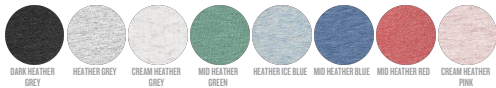

Combo options

WHITES

COLORS

ESSENTIAL HEATHERS

SPECIAL HEATHERS

Shell : Single Jersey, 100% Organic ring-spun combed cotton, Fabric washed, 155 GSM

Printing Specifications

For suitable print techniques, please download our printing guide

Certifications & memberships

Wash Instructions

Wash similar colours together, do not iron on print, wash and iron inside out.

| SIZES | | 3-4 | 5-6 | 7-8 | 9-11 | 12-14 |
|-------|---------------|------|------|------|------|-------|
| A | Half Chest | 33 | 35 | 37 | 41 | 44 |
| B | Body Length | 42 | 46 | 51.5 | 57.5 | 62.5 |
| C | Sleeve Length | 11.5 | 12.5 | 14.5 | 16.5 | 18.5 |