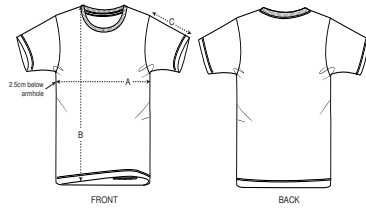

KIDS T-SHIRTS
STTK909 - MINI CREATOR

The iconic kids' t-shirt

Medium Fit

- Set-in sleeve
- 1x1 rib at neck collar
- Inside back neck tape in self fabric
- Sleeve hem and bottom hem with narrow double topstitch

Combo options

WHITES

COLORS

ESSENTIAL HEATHERS

SPECIAL HEATHERS

Shell : Single Jersey, 100% Organic ring-spun combed cotton, Fabric washed, 155 GSM

Printing Specifications

For suitable print techniques, please download our printing guide

Certifications & memberships

Wash Instructions

Wash similar colours together, do not iron on print, wash and iron inside out.

| SIZES | | 3-4 | 5-6 | 7-8 | 9-11 | 12-14 |
|-------|---------------|------|------|------|------|-------|
| A | Half Chest | 33 | 35 | 37 | 41 | 44 |
| B | Body Length | 42 | 46 | 51.5 | 57.5 | 62.5 |
| C | Sleeve Length | 11.5 | 12.5 | 14.5 | 16.5 | 18.5 |