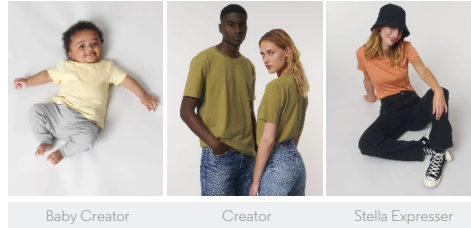

KIDS T-SHIRTS
STTK909 - MINI CREATOR

The iconic kids' t-shirt

Medium Fit

- Set-in sleeve
- 1x1 rib at neck collar
- Inside back neck tape in self fabric
- Sleeve hem and bottom hem with narrow double topstitch

Combo options

WHITES

COLORS

ESSENTIAL HEATHERS

SPECIAL HEATHERS

Shell : Single Jersey, 100% Organic ring-spun combed cotton, Fabric washed, 155 GSM

Printing Specifications

For suitable print techniques, please download our printing guide