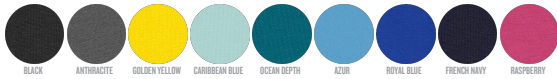

WOMEN TANK TOPS
STTWO13 - STELLA DREAMER

The women's fitted tank top

Fitted

- Sleeveless
- 1x1 rib binding at neck collar and armhole with narrow double topstitch
- Inside back neck tape in self fabric
- Bottom hem with narrow double topstitch

Combo options

WHITES

COLORS

ESSENTIAL HEATHERS

SPECIAL HEATHERS

Shell : Single Jersey , 100% Organic ring-spun combed cotton , Fabric washed , 120 GSM

Printing Specifications

For suitable print techniques, please download our printing guide

Certifications & memberships

Wash Instructions

Wash similar colours together, do not iron on print, wash and iron inside out.