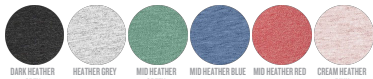

ESSENTIAL HEATHERS

SPECIAL HEATHERS

Shell : Single Jersey , 100% Organic ring-spun combed cotton , Fabric washed , 120 GSM

Printing Specifications

For suitable print techniques, please download our printing guide