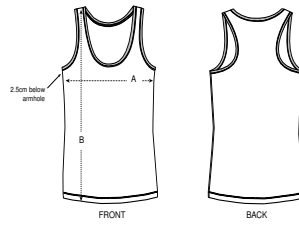

SIZES		XS	S	M	L	XL	XXL
A	Half Chest	37.5	40	43	46	49	52
B	Body Length	63	65	67	69	70	70

Some sizes are only available on a limited number of colours. Please check our webshop for latest information