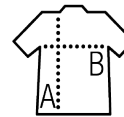

SOL'S REGENT WOMEN

Quality

JERSEY 150
 100% semi-combed Ringspun cotton
 Taped neck
 Ribbed collar

Style

Short sleeves
 Close-fitting cut
 Cut and sewn

Sizes	S	M	L	XL	XXL	3XL*
A/B	61/41	63/44	65/47	67/50	69/53	71/56

PACKING

10

50

Carton size
weight :

50 x 34 x 16 cm
6,2 kg

FEATURES

SOL'S REGENT
11380

page