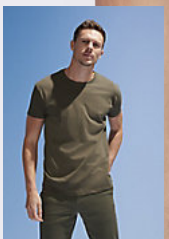

SOL'S REGENT WOMEN

Quality

JERSEY 150
 100% semi-combed Ringspun cotton
 Taped neck
 Ribbed collar

Style

Short sleeves
 Close-fitting cut
 Cut and sewn

Sizes	S	M	L	XL	XXL	3XL*
A/B	61/41	63/44	65/47	67/50	69/53	71/56

PACKING

10

50

Carton size
weight :

50 x 34 x 16 cm
6,2 kg

FEATURES

SOL'S REGENT
11380

page