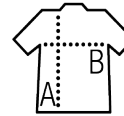

SOL'S NORWAY

Quality

FLEECE 320 - UNISEX
100% polyester high density

Short cut - Anti-pilling - Reinforcing tape on neck - High lined collar

Style

Straight fit
3 zipped pockets

Sizes	XS	S	M	L	XL	XXL	3XL	4XL*	5XL*
A/B	64/50	66/53	68/57	70/60	72/63	74/66	76/69	78/72	80/75

PACKING

1

15

Carton size
weight :

58 x 40 x 27 cm
7,3 kg

FEATURES

Red

Burgundy