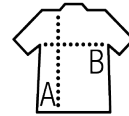

SOL'S IMPERIAL

Quality

JERSEY 190
 100% semi-combed Ringspun cotton
 Reinforcing tape on neck
 Elastane rib collar

Style

CLASSIC
 Short sleeves
 Tubular

Sizes	XS*	S	M	L	XL	XXL	3XL**	4XL***	5XL***
A/B	64/48	70/50	72/53	74/56	76/59	78/62	80/65	82/68	84/71

PACKING

10

100

Carton size : 57 x 38 x 35 cm
 weight : 19,6 kg

FEATURES

SOL'S IMPERIAL WOMEN
 11502

page