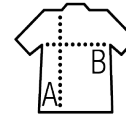

SOL'S IMPERIAL WOMEN

Quality

JERSEY 190
100% semi-combed Ringspun cotton
Reinforcing tape on neck
Rib collar

Style

CLASSIC
Short sleeves
Cut and sewn

Sizes	S	M	L	XL	XXL	3XL*
A/B	61/41	63/44	65/47	67/50	69/53	71/56

PACKING

10

100

Carton size
weight :

46 x 33 x 35 cm
13,7 kg

FEATURES

SOL'S IMPERIAL 11500

page