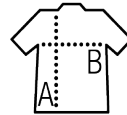

SOL'S Imperial LSL KIDS

Quality

JERSEY 190
100% semi-combed ringspun cotton
Taped neck
Elastane ribbed collar

Style

Round neck
Long sleeves
Cut and sewn

| Sizes | 4 years | 6 years | 8 years | 10 years | 12 years |
|-------|---------|---------|---------|----------|----------|
| A/B | 40/31 | 44/33 | 48/35 | 53/38 | 59/42 |

PACKING

5

50

Carton size
weight :

39 x 26 x 25 cm
7,1 kg

FEATURES

OEKO
TEX

White