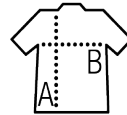

Sizes	XS	S	M	L	XL	XXL	3XL	4XL*
A/B	66/48	67.5/51	69/54	70,5/57	72/60	73,5/63	75/66	75/69

PACKING

5

20

Carton size
weight :

58 x 38 x 42 cm
11,4 kg