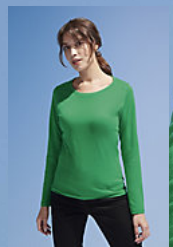

SOL'S MONARCH

Quality

JERSEY 150
 100% semi-combed Ringspun cotton
 Reinforcing tape on neck
 Round elastane rib collar

Style

CLASSIC
 Ribless cuffs
 Tubular

Sizes	S	M	L	XL	XXL	3XL	4XL
A/B	69,5/50,5	71,5/53,5	73,5/56,5	75,5/59,5	77,5/62,5	79,5/65,5	79,5/65,5

Red

Ultramarine

Khaki

Oxblood

Kelly green

Deep black

Black

Navy

Grey melange

Dark grey

Orange

SOL'S MAJESTIC
 11425

page