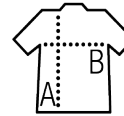

SOL'S MONARCH

Quality

JERSEY 150
 100% semi-combed Ringspun cotton
 Reinforcing tape on neck
 Round elastane rib collar

Style

CLASSIC
 Ribless cuffs
 Tubular

Sizes	S	M	L	XL	XXL	3XL	4XL
A/B	69,5/50,5	71,5/53,5	73,5/56,5	75,5/59,5	77,5/62,5	79,5/65,5	79,5/65,5

PACKING

5

50

Carton size
 weight :

58 x 38 x 22 cm
 9,9 kg

FEATURES

White

Aqua