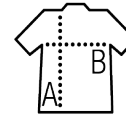

SOL'S SEVEN WOMEN

Quality

BRUSHED FLEECE 280
 50% Ringspun cotton - 50% polyester
 Brushed fleece lining
 Elastane rib hem and cuffs

Style

TRENDY

Set in sleeves
 2 kangaroo pockets
 Lined hood with tone on tone drawstring
 Hidden zipper
 Fitted cut
 Cut and sewn

Sizes	S	M	L	XL
A/B	63/45	65/48	67/51	69/54

PACKING

5

20

Carton size
 weight :

58,5 x 36 x 56 cm
 10,8 kg

FEATURES

DEKO-TEX®
 STANDARD 100®
 EC 10001 1710