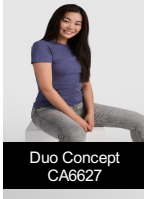

BEAGLE CA6554

Duo Concept
CA6627

DESCRIPTION

Short-sleeve t-shirt with double layer crew neck in elastane, made in tubular fabric for adults. Side seams in kids sizes. Reinforced covered seams in collar.

COMPOSITION

100% cotton, single jersey, 155 gsm. Heather grey 58: 85% cotton / 15% viscose.

REMARKS

*Removable label. *Kids sizes available. *Women's available.

SIZES

Adults:: XS · S · M · L · XL · 2XL · 3XL · 4XL / Kids:: 1/2 · 3/4 · 5/6 · 7/8 · 9/10 · 11/12