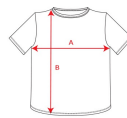

BEAGLE CA6554

DESCRIPTION

Short-sleeve t-shirt with double layer crew neck in elastane, made in tubular fabric for adults. Side seams in kids sizes. Reinforced covered seams in collar.

COMPOSITION

100% cotton, single jersey, 155 gsm. Heather grey 58: 85% cotton / 15% viscose.

REMARKS

*Removable label. *Kids sizes available. *Women's available.

SIZES

Adults:: XS · S · M · L · XL · 2XL · 3XL · 4XL / Kids:: 1/2 · 3/4 · 5/6 · 7/8 · 9/10 · 11/12

SCHEME

QUANTITIES

	Box	Pack
Adults:	100 un.	5 un.
Kids:	100 un.	5 un.

COLORS

SIZES

Adults:	XS	S	M	L	XL	2XL	3XL	4XL
WIDTH (A)	46cm	49cm	52cm	55cm	58cm	62cm	66cm	70cm
LONG (B)	66cm	69cm	71cm	73cm	75cm	77cm	79cm	81cm

Kids:	1/2	3/4	5/6	7/8	9/10	11/12
WIDTH (A)	29cm	32cm	35cm	38cm	41cm	44cm
LONG (B)	39cm	43cm	47cm	51cm	55cm	59cm

PRINTING TECHNIQUES AVAILABLE

RELATED MODELS