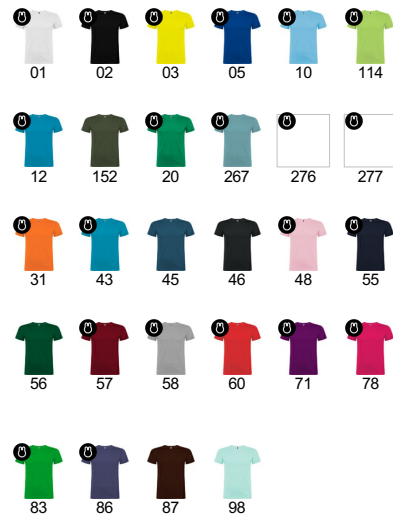

BEAGLE CA6554

DESCRIPTION

Short-sleeve t-shirt with double layer crew neck in elastane, made in tubular fabric for adults. Side seams in kids sizes. Reinforced covered seams in collar.

COMPOSITION

100% cotton, single jersey, 155 gsm. Heather grey 58: 85% cotton / 15% viscose.

REMARKS

*Removable label. *Kids sizes available. *Women's available.

SIZES

Adults:: XS · S · M · L · XL · 2XL · 3XL · 4XL / Kids:: 1/2 · 3/4 · 5/6 · 7/8 · 9/10 · 11/12

SCHEME

QUANTITIES

	Box	Pack
Adults:	100 un.	5 un.
Kids:	100 un.	5 un.

COLORS

SIZES

Adults:	XS	S	M	L	XL	2XL	3XL	4XL
WIDTH (A)	46cm	49cm	52cm	55cm	58cm	62cm	66cm	70cm
LONG (B)	66cm	69cm	71cm	73cm	75cm	77cm	79cm	81cm

Kids:	1/2	3/4	5/6	7/8	9/10	11/12
WIDTH (A)	29cm	32cm	35cm	38cm	41cm	44cm
LONG (B)	39cm	43cm	47cm	51cm	55cm	59cm

PRINTING TECHNIQUES AVAILABLE

RELATED MODELS