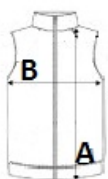

	XS	S	M	L	XL	2XL	3XL	4XL
Pcs./📦	20	20	20	20	20	20	20	20
Body Length (A)	58.25	60.25	62.25	64.25	66.25	68.25	70.25	72.25
Chest Width (B)	46	49	52	55	58	61	64	67

COLORS:

Fluorescent Orange	Fluorescent Yellow	Ash Heather	Beige	Black	Camel Heather
Chocolate	Cloudy Blue Heather	Convoy Grey	Dark Grey	Deep Blue	Forest Green
French Navy Heather	Fuchsia	Green Marble Heather	Green Olive	Kelly Green	Natural
Purple	Red	Royal Blue	Navy	Orange	Pale Pink
Tropical Blue	True Indigo	White	Sage	Sky Blue	Snow Grey
			Yellow		