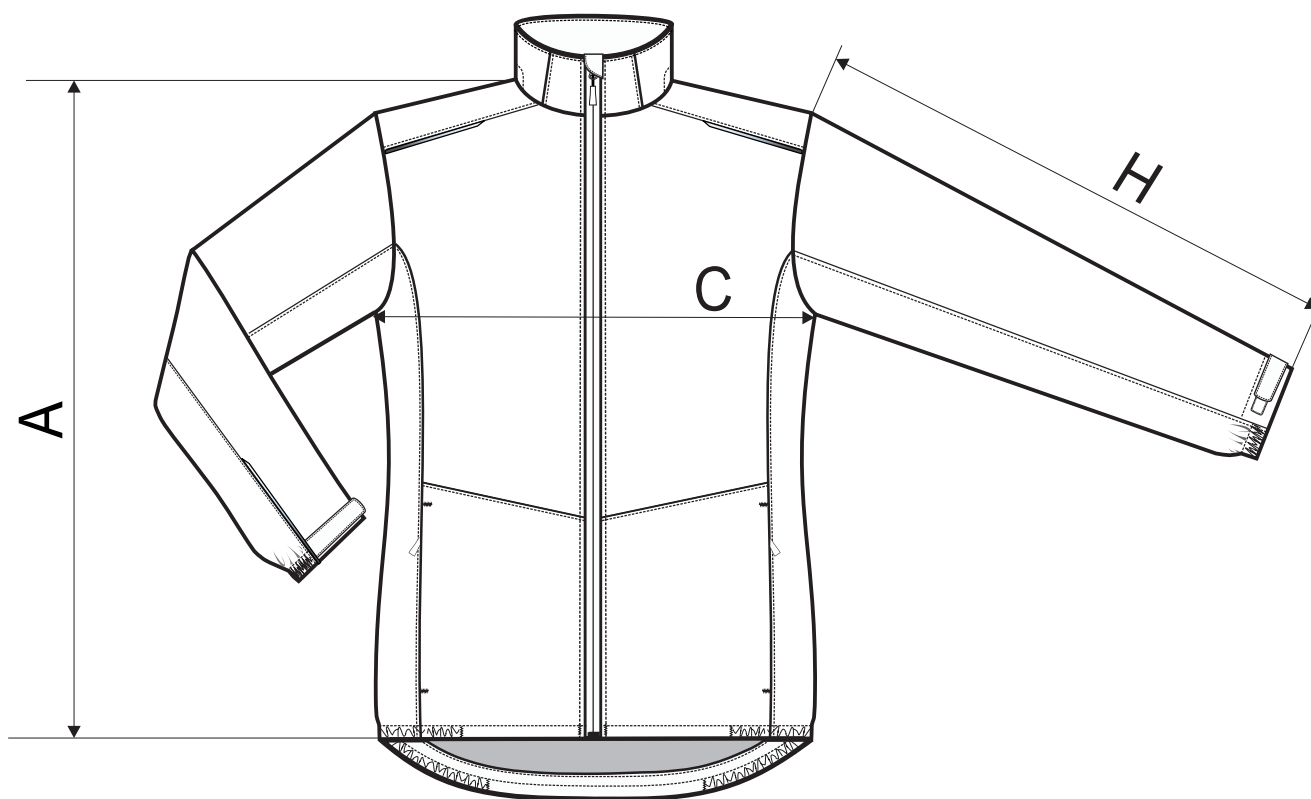

539 Rainbow ♀

SIZE SPECIFICATION [cm]

size	XS	S	M	L	XL	2XL
A	60,5	62,5	64,5	66,5	68,5	70,5
C	44	48,5	52,5	56,5	62,5	68,5
H	61	62	63	64	65	66

All size specifications listed are in cm. Accepted tolerance of up to ± 5%.