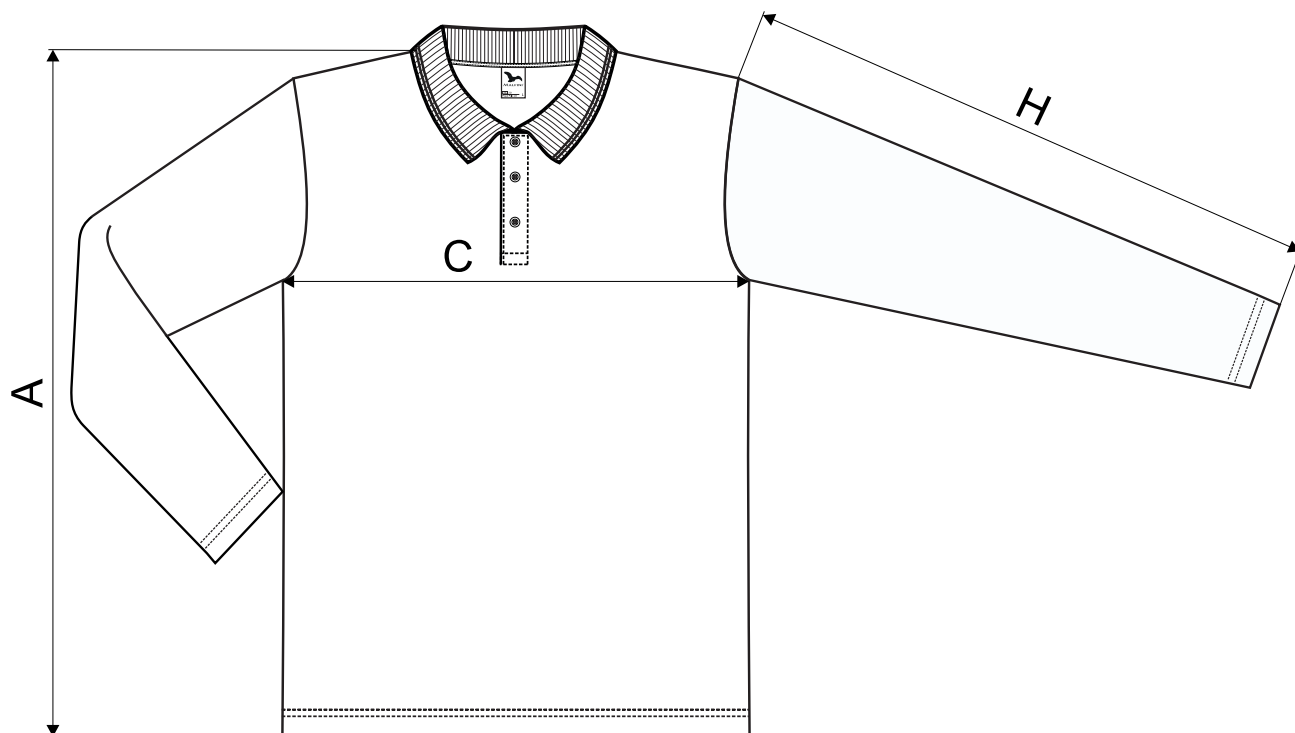

241 Pique Polo LS

SIZE SPECIFICATION [cm]

size	6	8	10	12
A	48	53	58	63
C	34	37	41	45
H	44,5	48,5	53,5	58,5

All size specifications listed are in cm. Accepted tolerance of up to $\pm 5\%$.

STANDARD
100
PG020 153249
OETI